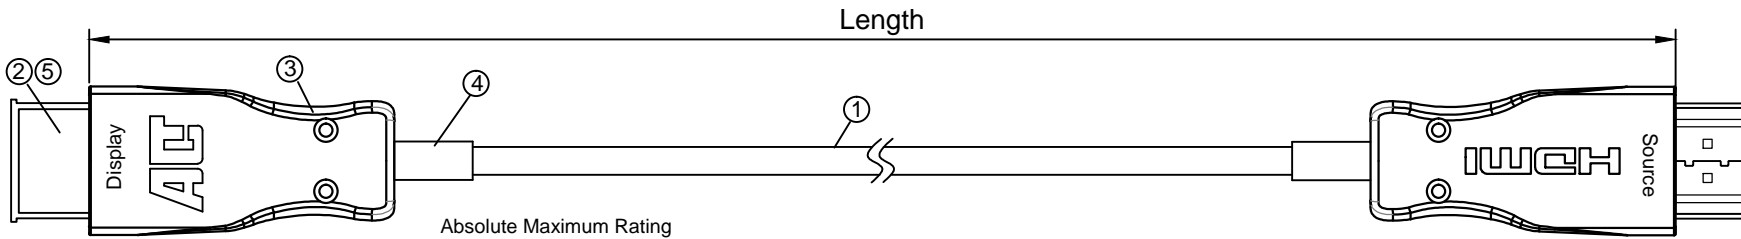

RoHS CompliantU

Absolute Maximum Rating

Parameter	Symbol	Min	Max	Unit
Power Supply Voltage	VCC	4.5	5.5	V
Operating Temperature	Top	0	50	°C
Storage Temperature	Ts	-40	70	°C
Relative Humidity	Hs	10	80	%RH

Recommended Operating Conditions

Parameter	Symbol	Min	Typical	Max	Unit
Power Supply Voltage	VCC	4.75	5.0	5.25	V
Operating Temperature	Top	0		50	°C

HDMI Type A Pin Assignment z

PIN	Function	PIN	Function
1	T.M.D.S. Data 2+	11	TMDS Clock Shield
2	T.M.D.S. Data 2 Shield	12	TMDS Clock-
3	T.M.D.S. Data 2-	13	CEC
4	T.M.D.S. Data 1+	14	Utility
5	T.M.D.S. Data 1 Shield	15	SCL
6	T.M.D.S. Data 1-	16	SDA
7	T.M.D.S. Data 0+	17	DDC/CEC Ground
8	T.M.D.S. Data 2 Shield	18	+5V Power
9	T.M.D.S. Data 0-	19	Hot Plug Detect
10	TMDS Clock+		

Item NO.	Length(m)
AK3930	10.0m
AK3931	15.0m
AK3932	20.0m
AK3933	30.0m
AK3934	40.0m
AK3935	50.0m
AK3936	60.0m
AK3937	70.0m
AK3938	80.0m
AK3939	90.0m
AK3940	100.0m

Specifications

Item	Description	
	Transmitter (Source)	Receiver (Sink)
Units		
HDCP & DDC	HDCP 2.2 Fully Support bi-directional EDID and HDCP communication	
Video Bandwidth	6 Gbps/x3Channel (max)+ Clock.	
Supported	4k@60Hz@4:4:4@100m	
Resolution & Distance		
O/E Converter	4 channel 850 nm VCSEL array	4 CH GaAs PD array
Connector Type	HDMI type A	
Cable Type	Hybrid type with OM3 fiber and copper	
Cable Length	75m/100m(with +/- cm tolerance) Custom length available.	
Cable Outer Diameter	4.8mm	
Jacket Outer Material	TPU(Custom)	
Differential Input	100 ohm (typ)	

KEY FEATURES

- Up to 100m Maximum Length.(Custom Length Available)
- Supports computer resolutions to **4K@60Hz@4:4:4**
- Plug and Play
- Compatible with **HDMI 2.0 standard**
- Support **HDCP2.2@ARC**
- Self-detecting function for EDID information
- No loss of signal
- Hybrid optical cable with fiber and copper wire

Applications

- Digital Signage
- LED signboards in streets and in stadiums
- Medical Imaging Equipment
- Airplane On-board Video System
- Home Theater
- Blue-ray, 3D video, Projector, Set-up box, DVR, Game Consoles and Computer
- TV Broadcast Station
- Conference Room Video Equipment
- Security systems

⑤		HDMI Protective Cap, PE	2PCS	
④	SR	Black	2PCS	
③	Shell	Metal Shell, Gun color	2Sets	
②	Connector	HDMI-A male, Gold-Plated	2Sets	
①	Cable	HDMI 2.0 Optical Cable OD4.8		
ITEM	DESCRIPTIONS & SPECIFICATIONS		QTY	REMARK

ERP NO.:		SAMPLE DWG NO.:	
DOC No.:		REVISION	A0
CUSTOMER:		UNIT	mm
CUSTOMER P/N:		SCALE	NO
DESCRIPTION	HDMI 2.0 Active Optical Cable	PAGE NO	1/1
APPROVAL		CHECKED