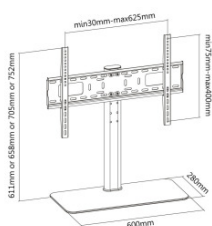

DATASHEET

Desk monitor stand for 1 Monitor 32"-55", with glas base

Description

ICA-LCD-S304L is a height-adjustable table TV stand that combines robustness with an elegant design that easily adapts to any furniture. The solid structure allows you to securely support the television and a polished glass shelf finish the product.

Features

- Universal table support for 32-55" LED LCD TV
- Supports VESA 600 x 400 max
- Maximum weight supported: 40 kg
- Television height adjustable in 4 different positions
- Solid hardened glass base for maximum stability
- With integrated cable management system
- Colour: Black

Specifications

- VESA supported: 200x200, 300x200, 300x300, 400x200, 400x300, 400x400, 600x400
- Television adjustable in 4 heights: 611mm, 658mm, 705mm, 752mm
- 8 mm thick tempered glass base
- Base dimensions: 600 x 280 mm

- Installation instructions

General data

Suitable for	TV
Lifting capacity	40.0 kg
Colour	black

DimensionsDimensions

Height	752.0 mm
Width	600.0 mm
Depth	280.0 mm

Available variants

Article no.	Title
ICA-LCD-S304L	Desk monitor stand for 1 Monitor 32"-55", with glas base