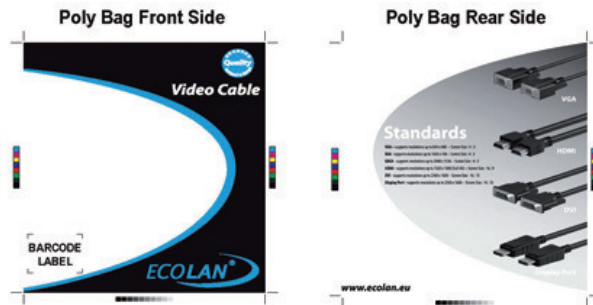

**PIN OUT**

**Specification**

NO.	MATERIAL	DESCRIPTION	Q'TY
1	HDMI CONNECTOR	HDMI 19P/M, Gold Plated Pin and Shell	2
2	H.S TUBE	Black OD:1.5mm, L1=4mm*4pcs, L2=6mm*4pcs,OD:1.0mm, L=12mm*2pcs	10
3	INNER MOULD	LD-PE	2
4	OUTER SHELL	88PVC, COLOUR: BLACK(BK20)	2
5	CABLE	HDMI 1.4 30AWG(7/0.10BC*1P+E+WAM)*5+7/0.10BC*4 C+AEB, E=7/0.10BC B=AL-MG Jacket:PVC/Black(BK20) OD:6.0±0.2mm	1

ITEM NO.	LENGTH	EAN.CODE	ECOLAN ZIP-BAG
ELM202002020	1800±18mm	4049759008604	183mm*232mm
ELM202002030	3000±30mm	4049759008611	220mm*280mm

**Poly Bag**

**UP**  
 The plugs of the cable have to show to upper side of the Poly bag!!!