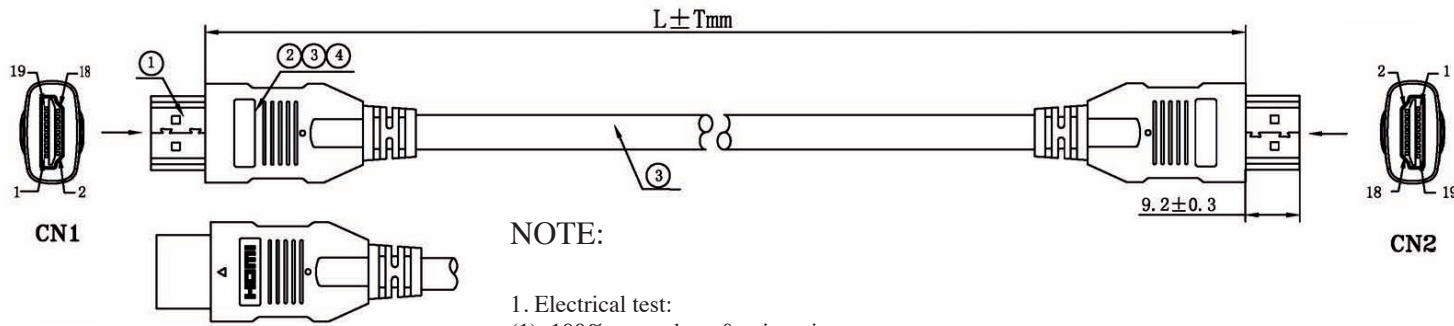

NOTE:

1. Electrical test:
  (1). 100% open short & miss wire test;
  (2). Insulation resistance: DC 300V 10Mohm;
  (3). Contactor resistance: 3ohm Max;
2. RoHS Compliant
3. PRINT WORD: ECOLAN High Speed HDMI with Ethernet Cable AWM Style 20276 80°C 30V VW-1

PIN OUT