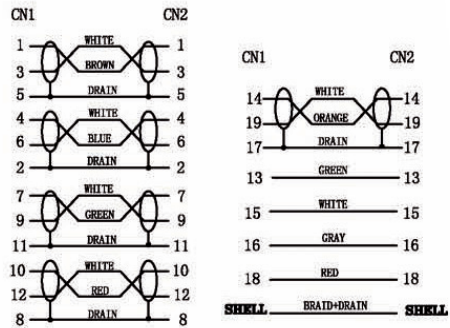

- High Speed HDMI 1.4 cable
- Supports resolutions up to 4096 x 2160 pixel (4k)
- 3D support up to 1080p via two video streams with each 60 pictures per second
- Data transfer rate up to 10.2 Gb/s
- Refresh rate up to 120 Hz
- Contains the new Audio Return Channel (ARC)
- Supports Dolby® TrueHD and DTS-HD Master Audio™
- More natural and lively colours
- HDMI plug gold plated
- Colour black, moulded

**RoHS**  
compliant

**ECOLAN**®

**NOTE:**

1. Electrical test:  
 (1). 100% open short & miss wire test;  
 (2). Insulation resistance: DC 300V 10Mohm;  
 (3). Contactor resistance: 3ohm Max;
2. RoHS Compliant
3. PRINT WORD: ECOLAN High Speed HDMI with Ethernet Cable AWM Style 20276 80°C 30V VW-1

**PIN OUT**

**Specification**

NO.	MATERIAL	DESCRIPTION	Q'TY
1	HDMI CONNECTOR	HDMI 19P/M, Gold Plated Pin and Shell	2
2	H.S TUBE	Black OD:1.5mm, L1=4mm*4pcs, L2=6mm*4pcs,OD:1.0mm, L=12mm*2pcs	10
3	INNER MOULD	LD-PE	2
4	OUTER SHELL	88PVC, COLOUR: BLACK(BK20)	2
5	CABLE	HDMI 1.4 30AWG(7/0.10BC*1P+E+WAM)*5+7/0.10BC*4 C+AEB, E=7/0.10BC B=AL-MG Jacket:PVC/Black(BK20) OD:6.0±0.2mm	1

ITEM NO.	LENGTH	EAN.CODE	ECOLAN ZIP-BAG
ELM202002020	1800±18mm	4049759008604	183mm*232mm
ELM202002030	3000±30mm	4049759008611	220mm*280mm

**Poly Bag**

**UP**  
 The plugs of the cable have to show to upper side of the Poly bag!!!