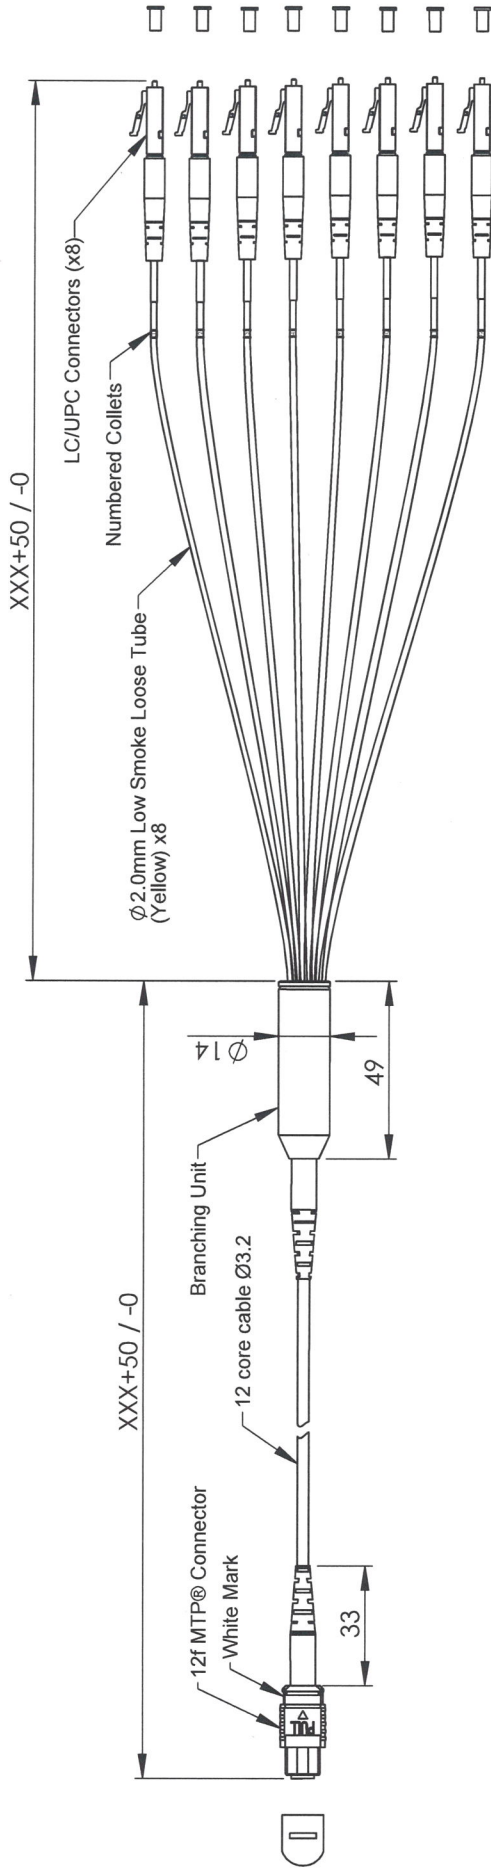

# MTP® 8f Harness Method

## Specifications

**Cable type:**  
 OM3 - Aqua  
 OM4 - Aqua  
 OS2 - Yellow

**Packaging:**  
 1-49mtrs coiled, packed in zip seal bags and 50+ on a reel

Connector Mating	IL Typical	IL Max	Return Loss
MTP® MM Standard	0.20dB	0.75dB	N/A
MTP® MM Elite	0.10dB	0.35dB	N/A
MTP® SM Standard	0.15dB	0.75dB	>60dB
MTP® SM Elite	0.10dB	0.35dB	>60dB

Ch	Colour	Numbered Collets
#1	Blue	1
#2	Orange	2
#3	Green	3
#4	Brown	4
#9	Yellow	9
#10	Violet	10
#11	Rose(Pink)	11
#12	Aqua	12

Dx Clip Method	
Type A	Type B
1	12
2	11
3	10
4	9