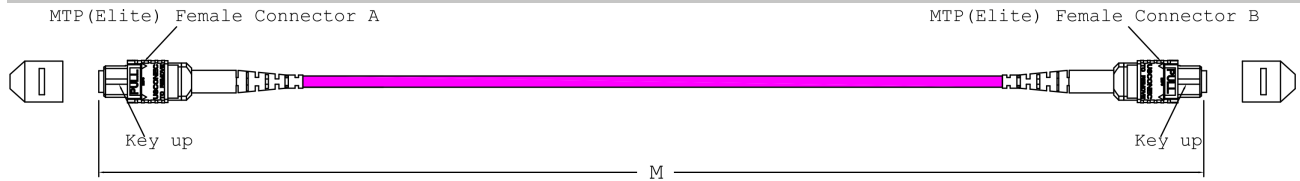

DATASHEET

MTP®-F/MTP®-F 12-fiber patch cable OM4

Article no.	Title	Length	Number of fibres	Number of connectors connection 1	Number of connectors connection 2
MTPF12MTPFOM4-1	MTP®-F/MTP®-F 12-fiber patch cable OS2, LSZH erica-violet, Code B, 1m	1.0 m	12	1 x MTP® female	1 x MTP® female
MTPF12MTPFOM4-2	MTP®-F/MTP®-F 12-fiber patch cable OS2, LSZH erica-violet, Code B, 2m	2.0 m	12	1 x MTP® female	1 x MTP® female
MTPF12MTPFOM4-3	MTP®-F/MTP®-F 12-fiber patch cable OS2, LSZH erica-violet, Code B, 3m	3.0 m	12	1 x MTP® female	1 x MTP® female
MTPF12MTPFOM4-5	MTP®-F/MTP®-F 12-fiber patch cable OS2, LSZH erica-violet, Code B, 5m	5.0 m	12	1 x MTP® female	1 x MTP® female
MTPF12MTPFOM4-10	MTP®-F/MTP®-F 12-fiber patch cable OS2, LSZH erica-violet, Code B, 10m	10.0 m	12	1 x MTP® female	1 x MTP® female

Technical drawings