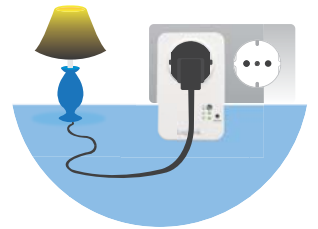

Easy Setup & Status Notifications

Follow on screen instructions from your smart devices to setup easily. When the LogiSmart plug is up and running, status notification on APP will keep you updated.