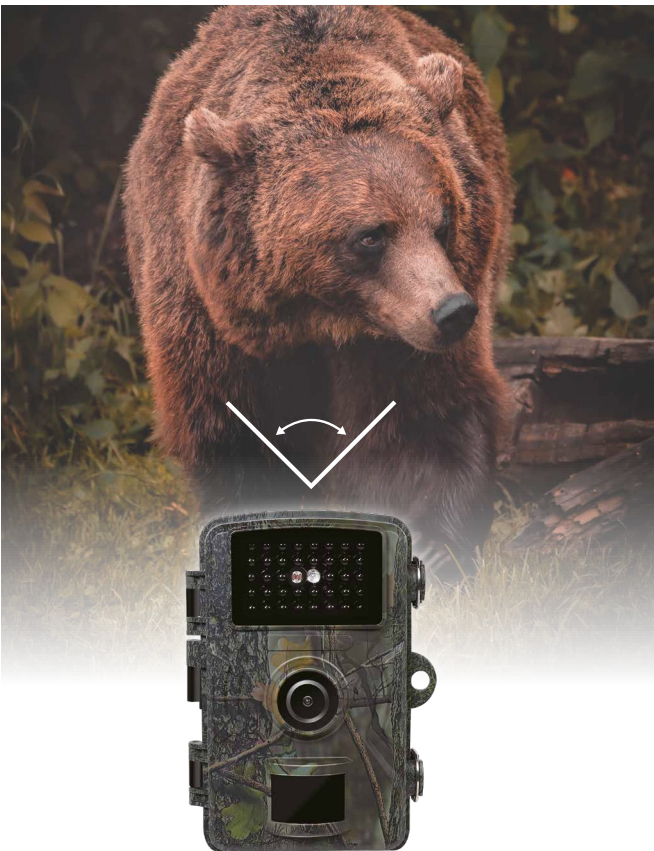

## Explore & Record the True Nature

Use LogiLink Trail Camera in your garden, house or forest, and keep an eye on your pet, wild animal or property. The camera triggers with movement & heat, and has excellent photo & video functions. IP66 protection and camouflage housing look; perfect for outdoor use in any weather conditions. The ideal wildlife and surveillance camera.

### Superb Picture Quality

Records crystal clear 16MP images and 1080P HD videos with super clear audio.

### Impressive Night Recordings

Low light night vision sensor with a large aperture optical lens to record in excellent quality even in dark conditions.