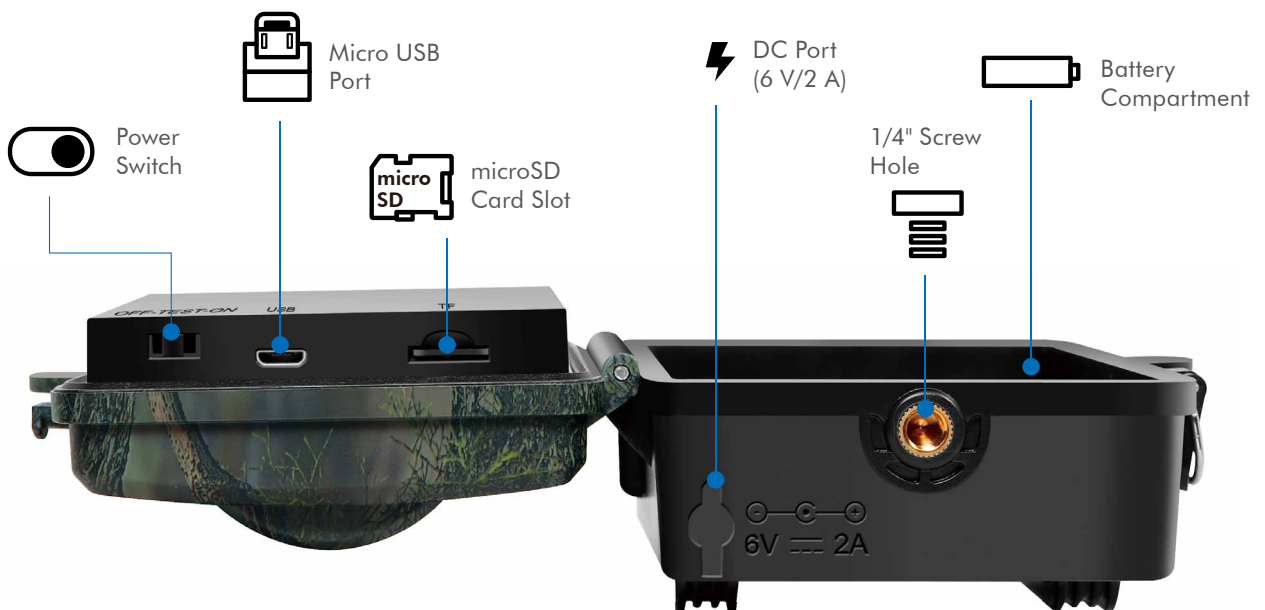

*The specifications and pictures are subject to change without prior notice.
*All trade names referenced are the registered trademarks of their respective owners.

WC0065

4 052792 070743

Made in China