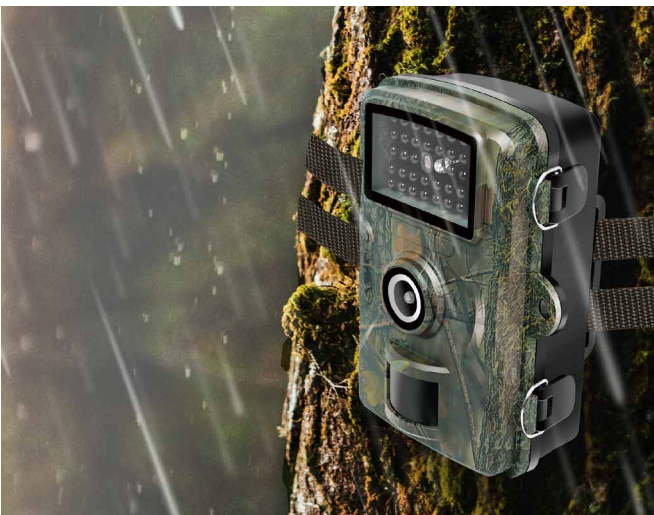

IP66 Waterproof

Reliable in all weather conditions, ideal for field shooting.